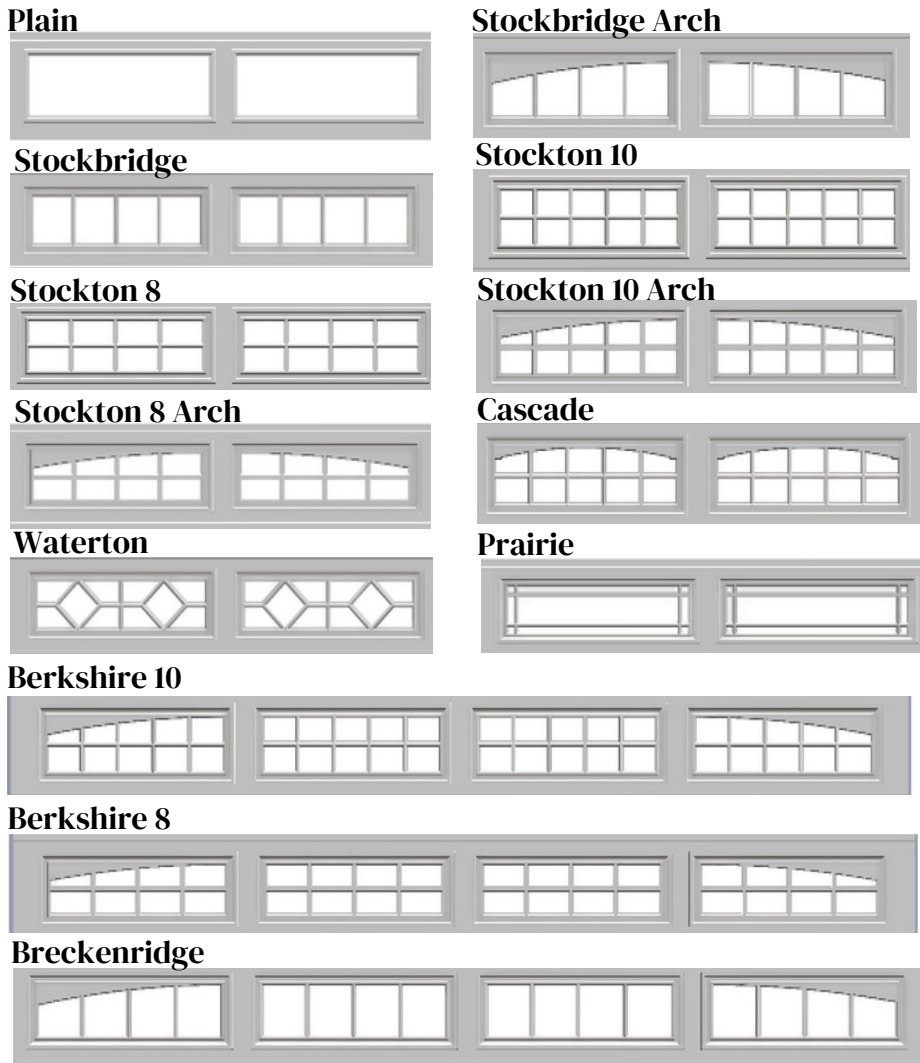

6413

Interior
steel
backing

26 gauge
(.015)

Polystyrene

10.0

Size

Max Opening Width: 20'-2"

Max Opening Height: 16'

Long Panel

Colors

Glass

Windows

Long Windows

Decorative Hardware

Proud Partner Of:

Scan to Design
your Door!